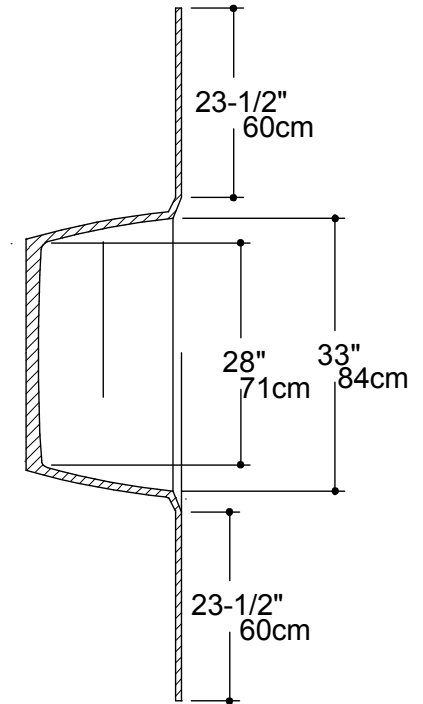

# Leiden Corner Bathtub

**MK28**

**60" x 60" x 19-1/4"**  
 (152cm x 152cm x 49cm)

Curved deck demolded from a blocked mold

Cut corner as demolded from a blocked mold

Sauare deck as demolded from an unblocked mold