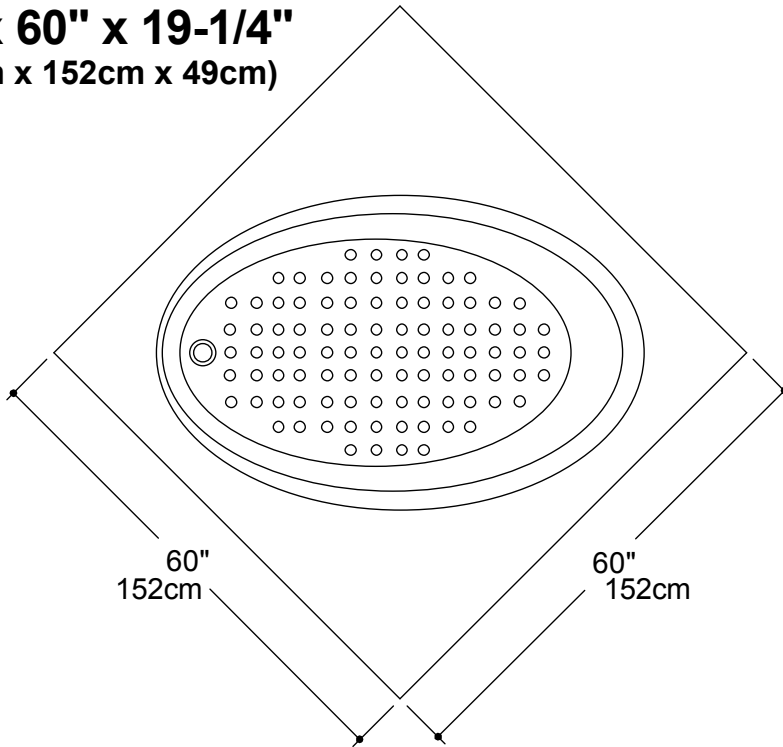

# Leiden Corner Bathtub

**MK28**

**60" x 60" x 19-1/4"**  
 (152cm x 152cm x 49cm)

Curved deck demolded from a blocked mold

Cut corner as demolded from a blocked mold

Sauare deck as demolded from an unblocked mold