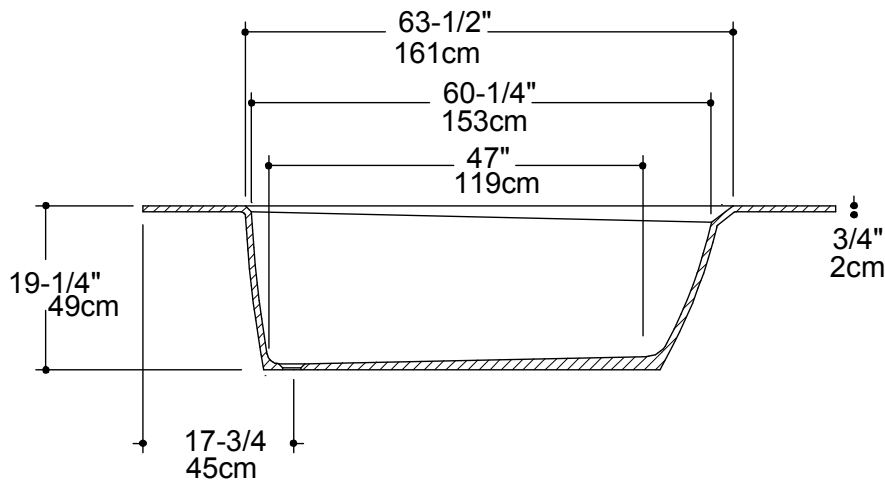

# Leiden Corner Bathtub

**MK28**

**60" x 60" x 19-1/4"**  
 (152cm x 152cm x 49cm)

Curved deck demolded from a blocked mold

Cut corner as demolded from a blocked mold

Sauare deck as demolded from an unblocked mold